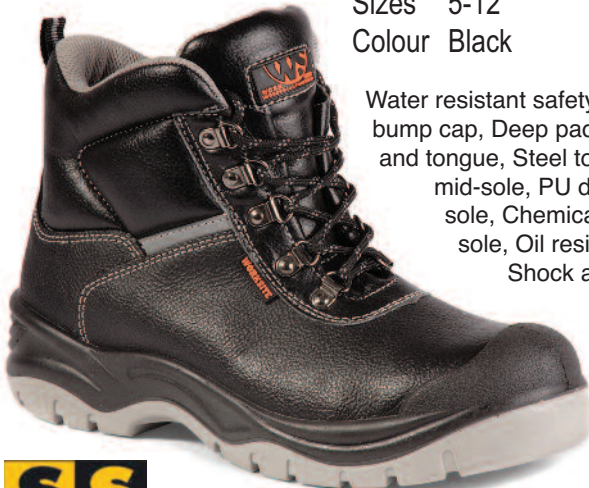

Name Arizona
Code DC216
Sizes 6-13
Colour Brown

Our own brand Brown Dealer boot with safety toe.
Slip resistant,
Oil resistant.

new

EN Test: EN ISO 20345
Safety Rating: S3
Slip Rating: SRC

Name Work Site Safety Boot
Code SS609SM
Sizes 5-12
Colour Black