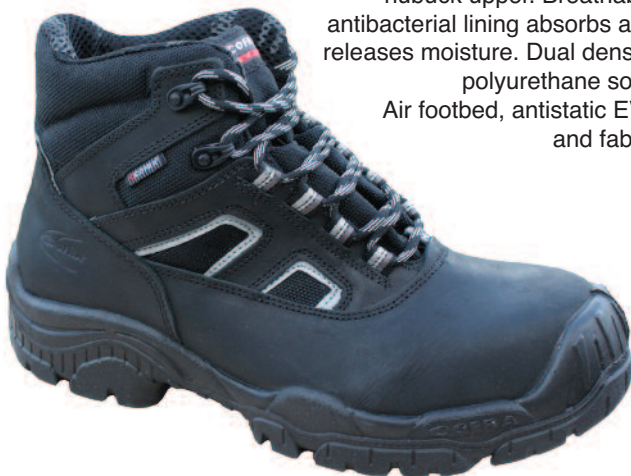

100% Metal Free. Water repellent nubuck upper. Breathable antibacterial lining absorbs and releases moisture. Dual density polyurethane sole. Air footbed, antistatic EVA and fabric

Name Malika
Code **MALIKA**
Sizes 2-8 (35 - 42)
Colour Black (Ladies)

EN ISO 20345:2011
S2 SRC