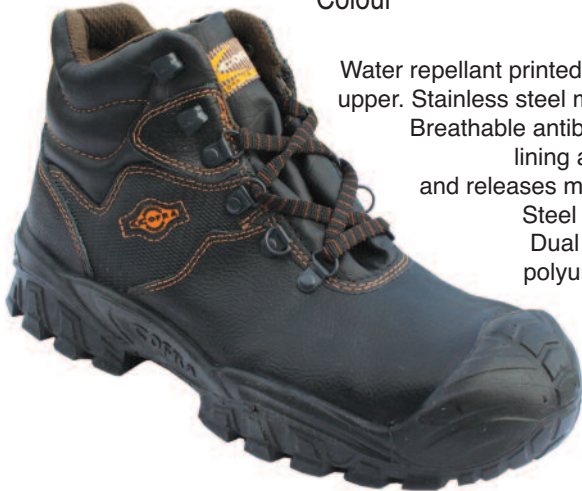

BS EN ISO 20345:2011
S1 SRA

Footwear

EN ISO 20345:2011
S3

Name New Reno
Code **RENO**
Sizes 3-13 (36 - 48)
Colour

Water repellent printed leather upper. Stainless steel midsole. Breathable antibacterial lining absorbs and releases moisture. Steel toecap. Dual density polyurethane sole