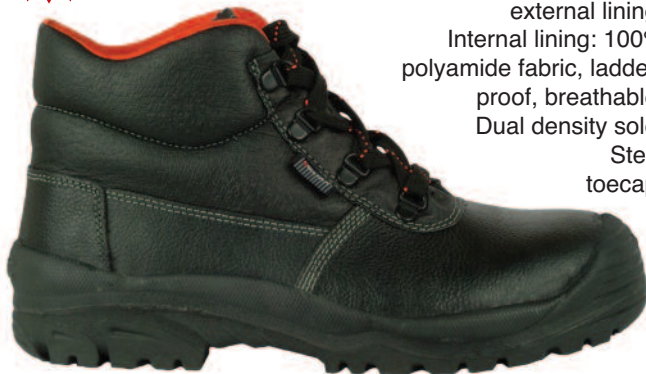

Footwear

Name Neworder
Code **NEWORDER**
Sizes 6-12 (39 - 47)
Colour Black

Water repellent grain leather upper. Steel toecap. Foodbed half nubuck insole padded in the heel area.
Polyurethane flex-sole

EN ISO 20345:2011
S3 SRC

Name New Tago
Code **NEWTAGO**
Sizes 6-12 (39 - 47)
Colour Black

Water repellent printed leather upper. Breathable lining absorbs and releases moisture. Dual density polyurethane sole.
Toecap - steel
Midsole - stainless steel

Name Riga
Code **RIGA**
Sizes 3-13
Colour Black

EN ISO 20345:2011

Water repellent printed leather upper. Breathable synthetic external lining. Internal lining: 100% polyamide fabric, ladder-proof, breathable. Dual density sole. Steel toecap.

EN ISO 20345:2011
S3 M SRC

Name Brunt
Code **BRUNT**
Sizes 6-12 (39 - 47)
Colour Black

Water repellent printed leather upper. Breathable antibacterial lining absorbs and releases moisture. Dual density polyurethane sole. Toecap - non metallic top return

Name Antrim
Code **FA23333**
Sizes 4.13
Colour Brown

Steel toe-cap. Steel midsole for underfoot protection. Padded tongue. Breathable textile lining. Dual density PU sole. Oil resistant. Slip Resistant:.

EN ISO 20345:2011
S1-P SRA

EN ISO 20345:2011
S1-P SRA

Name Dealer
Safety Boot
Code **FA23345**
Sizes 6-12
Colour Brown
Black

Leather upper. Safety toe. Sole: PU/PU. Classic Dealer Boot